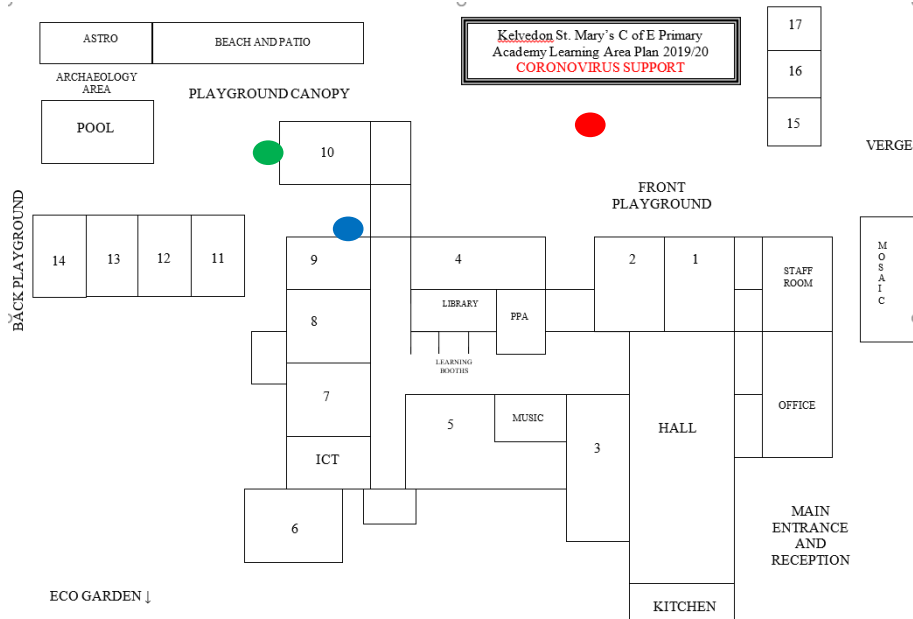

4R – Miss. Reece and Miss. Albone BASE 9 children enter by side door ● (please send your child in from the playground and DO NOT follow them to their class). AWAIT COLLECTION in area ● The class teacher will bring your child to you.

4C – Mr. Collingwood BASE 10 children enter by front door ● (please send your child in from the playground and DO NOT follow them to their class). AWAIT COLLECTION in area ● The class teacher will bring your child to you.