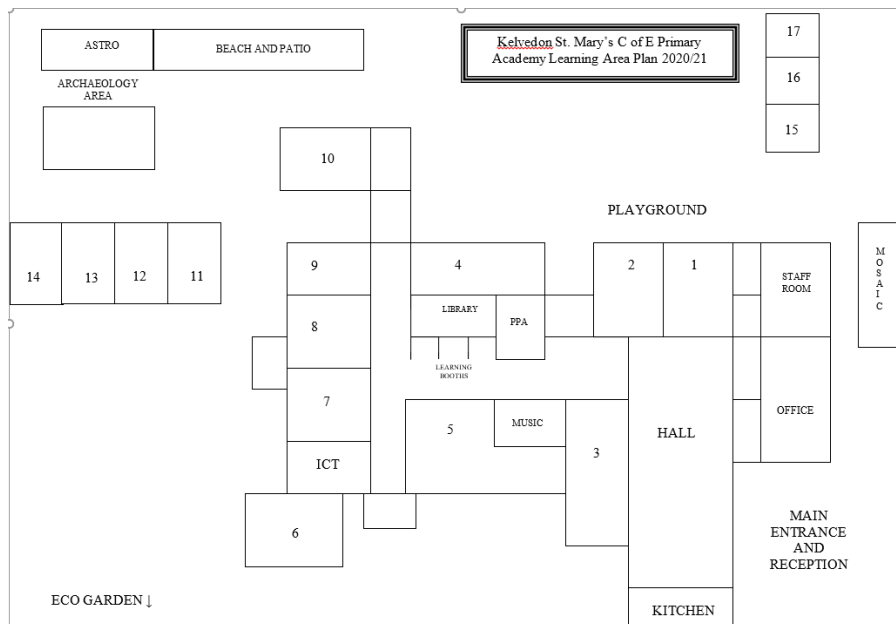

UPDATE Wider Opening of School for Vulnerable Children and those of CRITICAL Key Workers

Dear Parents/Carers,

After last night's announcement by the Prime Minister that we are going into National lockdown for at least the next 6 weeks, numbers of VC and CKW attending have reduced.

To release more staff from face to face contact, to enable them to stay safe, and to support remote learning I have made amendments to the accommodation for your child from Wednesday 6th January (shown in red)

DROP OFF TIME: **09:00**

COLLECTION TIME: **14:30**

Children attending will be taught in phases during this period. Please drop your child at the class door, do not enter. School uniform should be worn as normal.

PHASE 1	PHASE 2	Year N, Year R, Year 1 and Year 2	Base 13
PHASE 3		Year 3 and Year 4	Base Staff Room (it is now a classroom)
PHASE 4		Year 5 and Year 6	Base 1
ASC			Mosaic Room

Our kitchen will be providing a either a hot meal or cold meal, or your child can bring their own packed lunch. Please indicate your choice by email to admin@kelvedonacademy.com Key stage 2 children will be charged for a school meal.