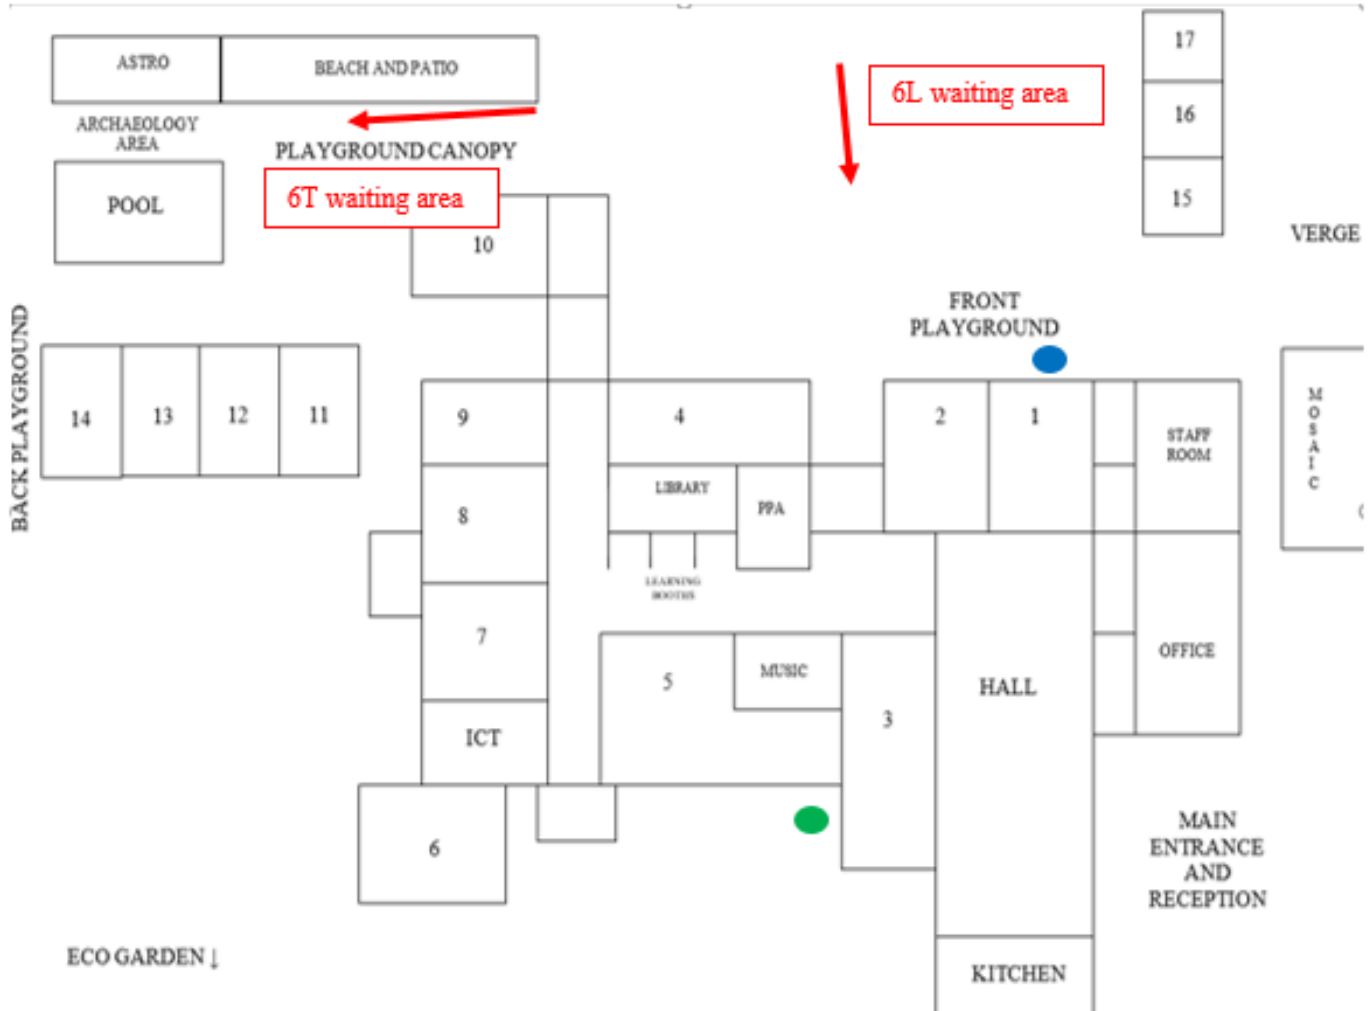

6L – Mrs. Lawrence **BASE 1** children enter by **FRONT** door ● (please say goodbye and release your child at the school gate to walk themselves to their classroom and **DO NOT** enter the premises) and **AWAIT COLLECTION**, in a socially distanced line in the designated area. The class teacher will send your child to you when they see you.

6T – Mr. Taylor and Miss Rushen **BASE 3** children enter by **BACK** door ● (please say goodbye and release your child at the school gate to walk themselves to their classroom and **DO NOT** enter the premises) and **AWAIT COLLECTION**, in a socially distanced line in the designated area. The class teacher will send your child to you when they see you.